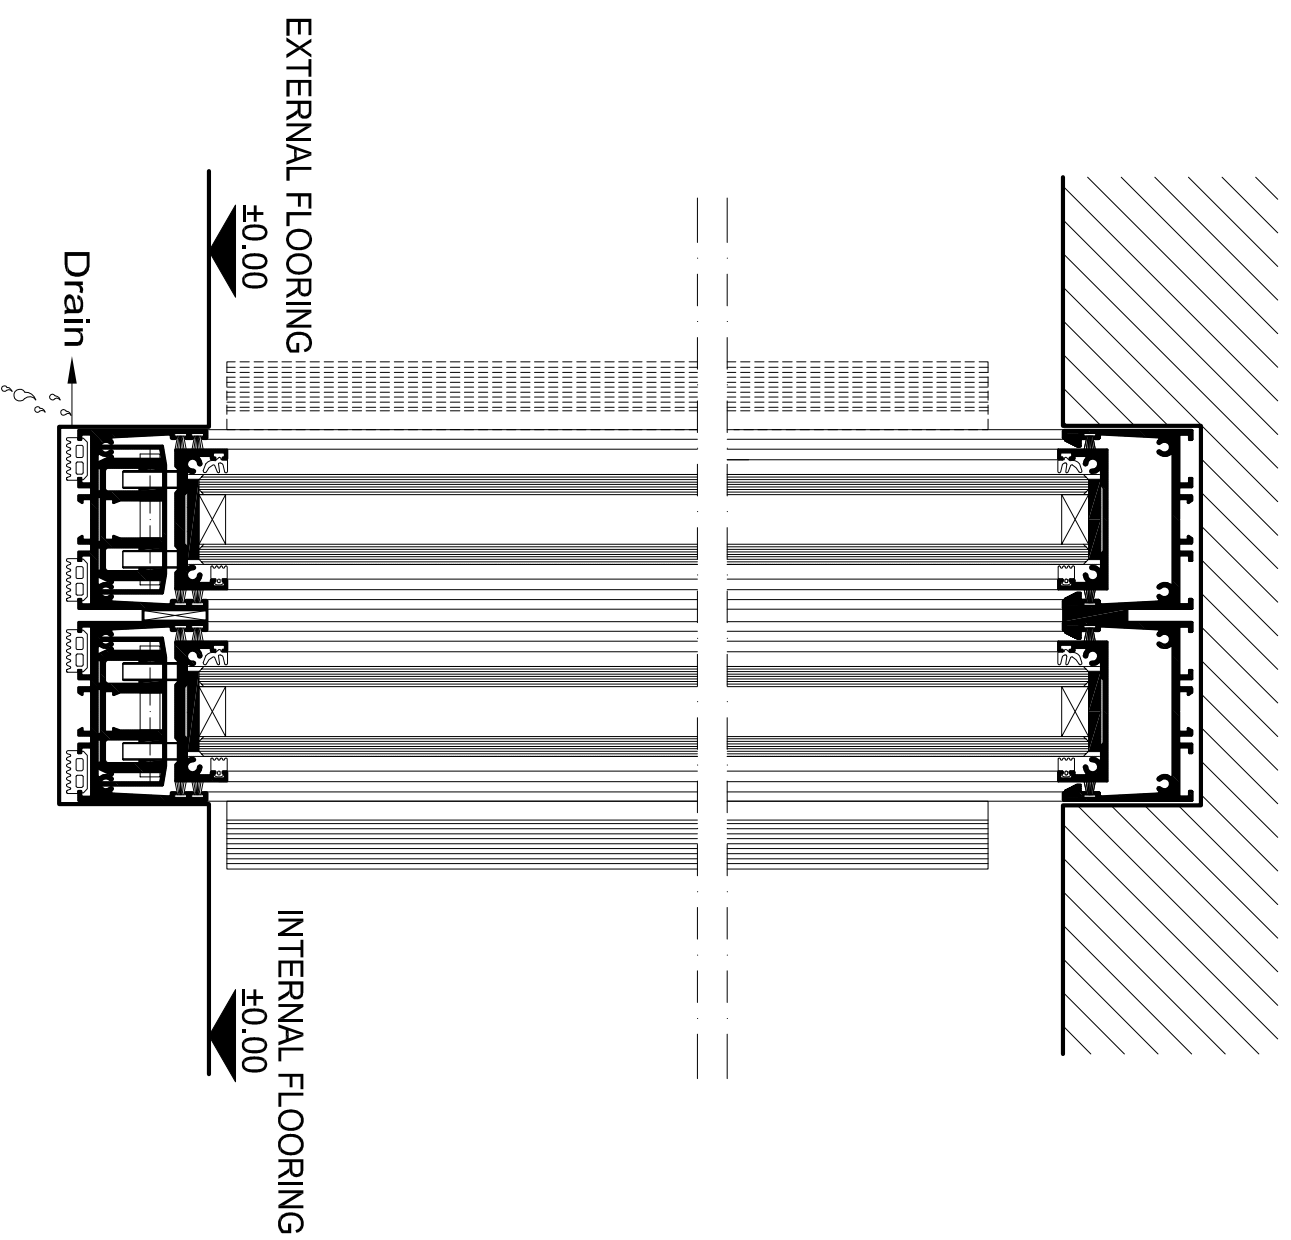

APEXFINE - 4 sliding wings on 2 rails

Type "B" (Optional with "thermal break" profiles)

Handles: can be in or out in any height

HORIZONTAL SECTION

VERTICAL SECTION