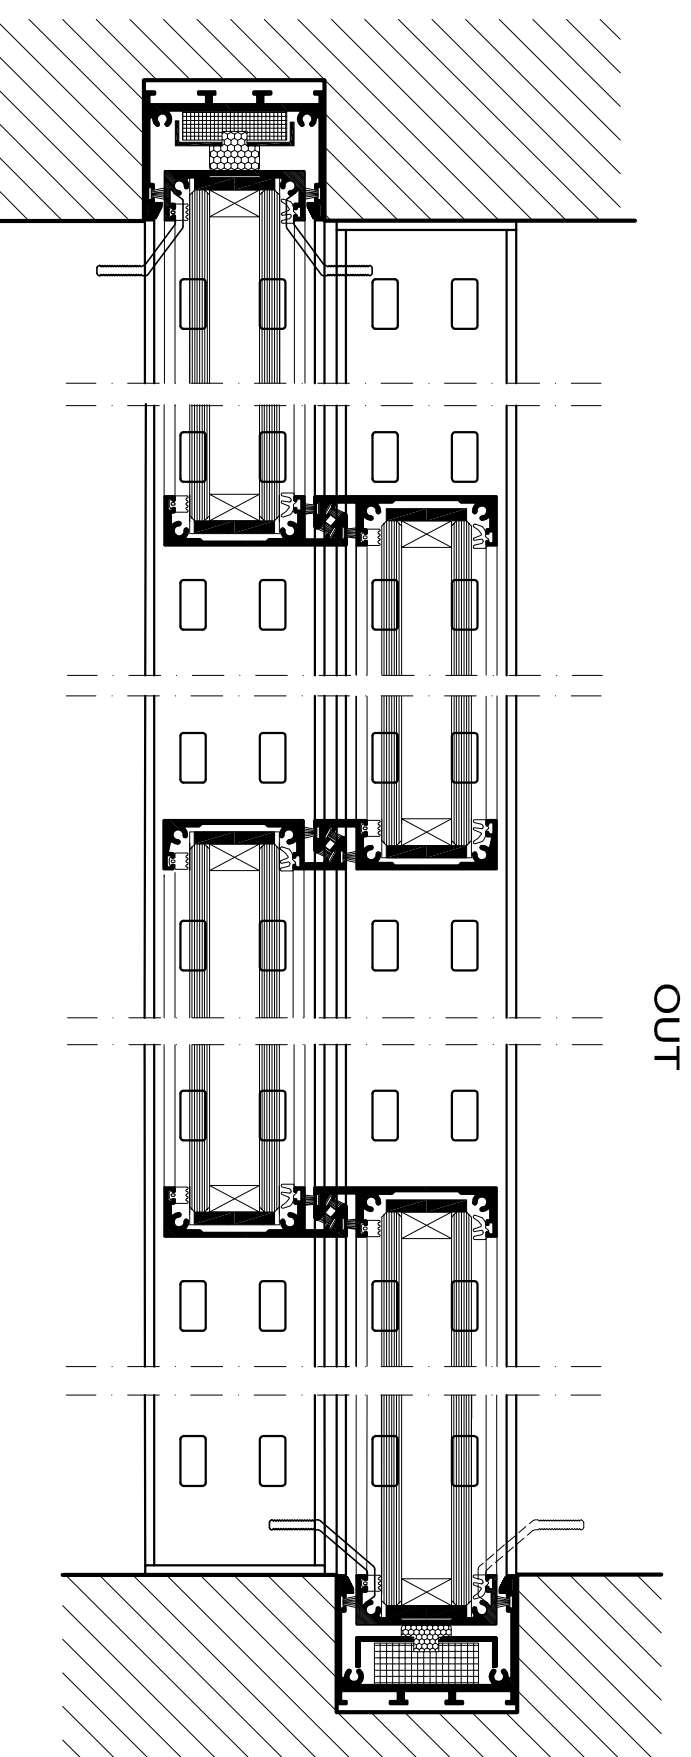

APEXFINE - 4 sliding wings on 2 rails

Type "B" (Optional with "thermal break" profiles)

Handles: can be in or out in any height

HORIZONTAL SECTION

VERTICAL SECTION